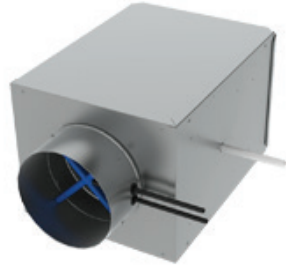

DESV

Single Duct VAV Box

- Bare box
- Multipoint averaging velocity sensor
- Slip & drive cleat connectors
- Controls enclosure box sold separately
- Steel construction

Inlet Size

6, 8, 10, 12, 14, 16